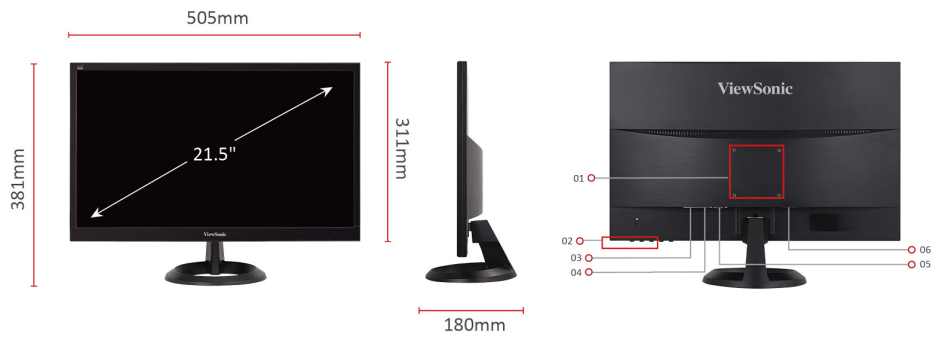

1. VESA Compatible (Wall Mount 75 x 75mm)
2. Menu Control Panel
3. Earphone
4. HDMI
5. VGA
6. AC In

Visit Us  www.viewsonic.com

DISPLAY

Display Size (in.):	22
Viewable Area (in.):	21.5
Panel Type:	TN Technology
Resolution:	1920 x 1080
Resolution Type:	FHD
Static Contrast Ratio:	600:1 (typ)
Dynamic Contrast Ratio:	50M:1
Light Source:	LED
Brightness:	200 cd/m ² (typ)
Colours:	16.7M
Colour Space Support:	8 bit (6 bit + Hi-FRC)
Aspect Ratio:	16:9
Response Time:	5ms
Viewing Angles:	90° horizontal, 65° vertical
Backlight Life (Hours):	30000 Hrs (Min)
Curvature:	Flat
Refresh Rate (Hz):	60
Blue Light Filter:	Yes
Flicker-Free:	Yes
Colour Gamut:	NTSC: 72% size (Typ) sRGB: 104% size (Typ)
Pixel Size:	0.248 mm (H) x 0.248 mm (V)
Surface Treatment:	Anti-Glare, Hard Coating (3H)
COMPATIBILITY	
PC Resolution (max):	1920x1080
Mac® Resolution (max):	1920x1080
PC Operating System:	Windows 7/8/8.1/10 certified; macOS tested
Mac® Resolution (min):	1920x1080
CONNECTOR	
VGA:	1
3.5mm Audio Out:	1
HDMI 1.4:	1
Power in:	3-pin Socket (IEC C14 / CEE22)
POWER	
Eco Mode (Conserve):	12.5W
Eco Mode (Optimised):	14.5W
Consumption (typical):	21.5W
Consumption (max):	24W
Voltage:	AC 100-240V, 50/60 Hz
Stand-by:	0.5W
Power Supply:	Internal
ADDITIONAL HARDWARE	
Kensington Lock Slot:	1