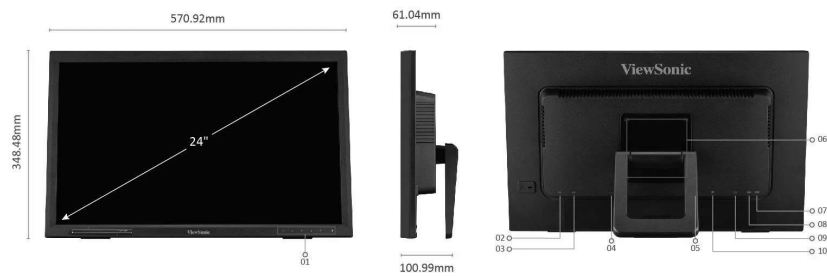

Product Description

The ViewSonic® TD2423 is a 24" IR touch display designed for intuitive multi-touch use. Infrared (IR) touchscreen can detect up to 10 points of contact compared to optical touchscreens and can be operated by a stylus, fingers and gloved hands. The multi-touch input is more accurate, and the display is faster. Coupled with an adjustable tilt, you can easily interact with the TD2423 at an ideal position. This monitor features Full HD resolution to give you clear images and is built with scratch-resistant 7H hardness screen to surface damage. To support your work, the TD2423 is equipped with VGA, HDMI, DVI and USB connectivity.